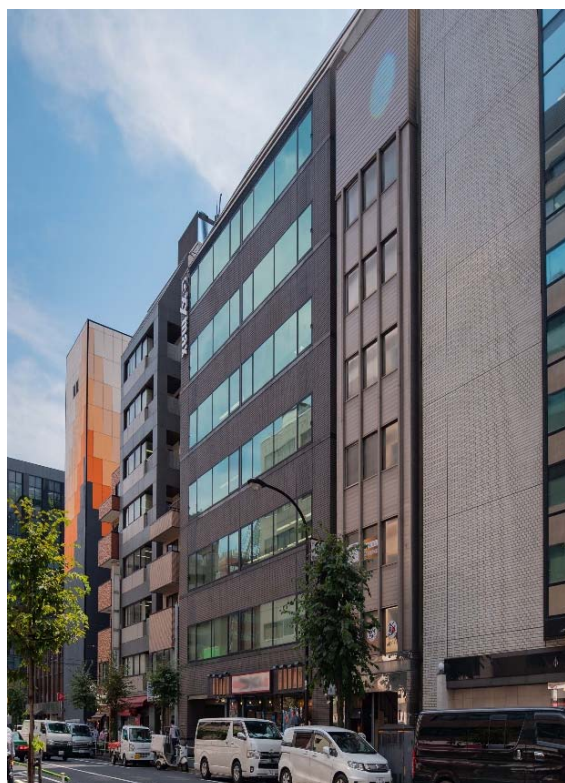

August 31, 2020

To All Concerned parties:

Real Estate Investment Trust Securities Issuer  
1-1-1 Akasaka, Minato-ku, Tokyo  
XYMAX REIT Investment Corporation (XYMAX REIT)  
Representative: Nobuhito Inatsuki, Executive Director  
(Securities Code: 3488)

#### 1. Property Summary and Certification Overview

Property Name: XYMAX Nishi-Shimbashi Building. (OF-01)

Location: 2-6-2 Nishi-Shimbashi, Minato-ku, Tokyo  
Structure: Reinforced concrete structure with flat roof  
Number of Floors: 9F  
Gross Building Area: 2,517.50 m<sup>2</sup>  
Completion: August 2000